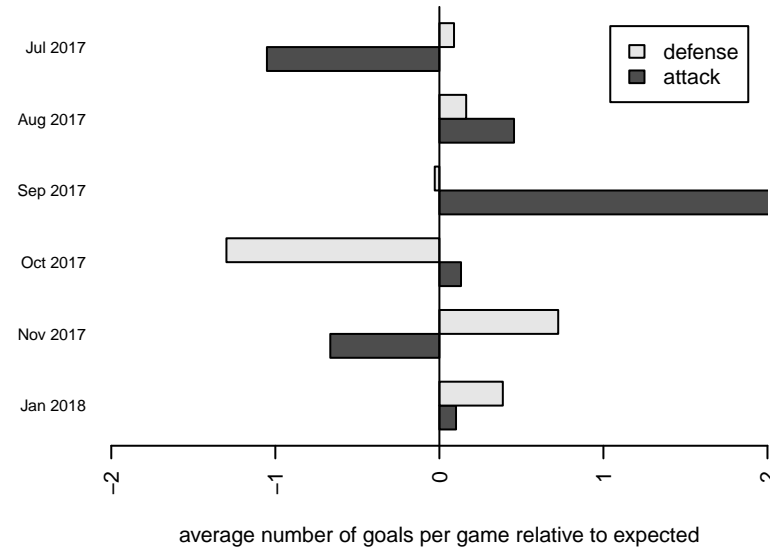

Performance relative to 13 month average