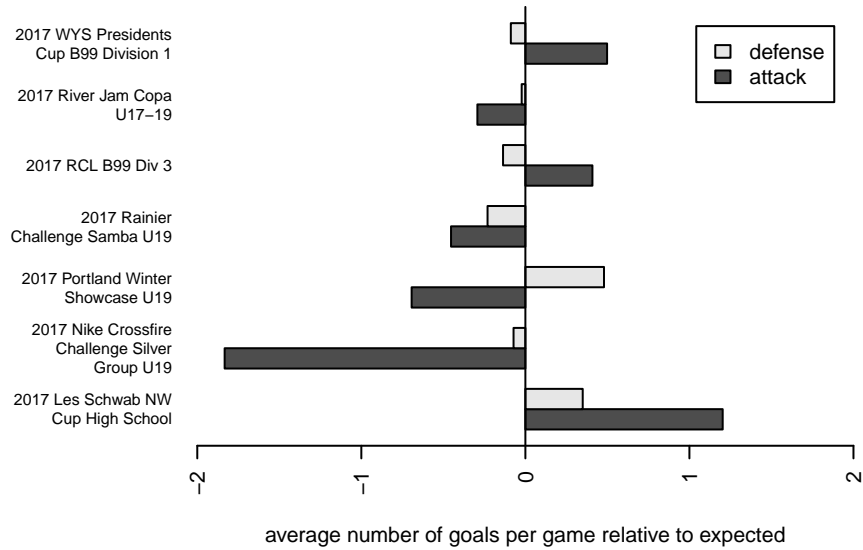

Performance relative to 13 month average