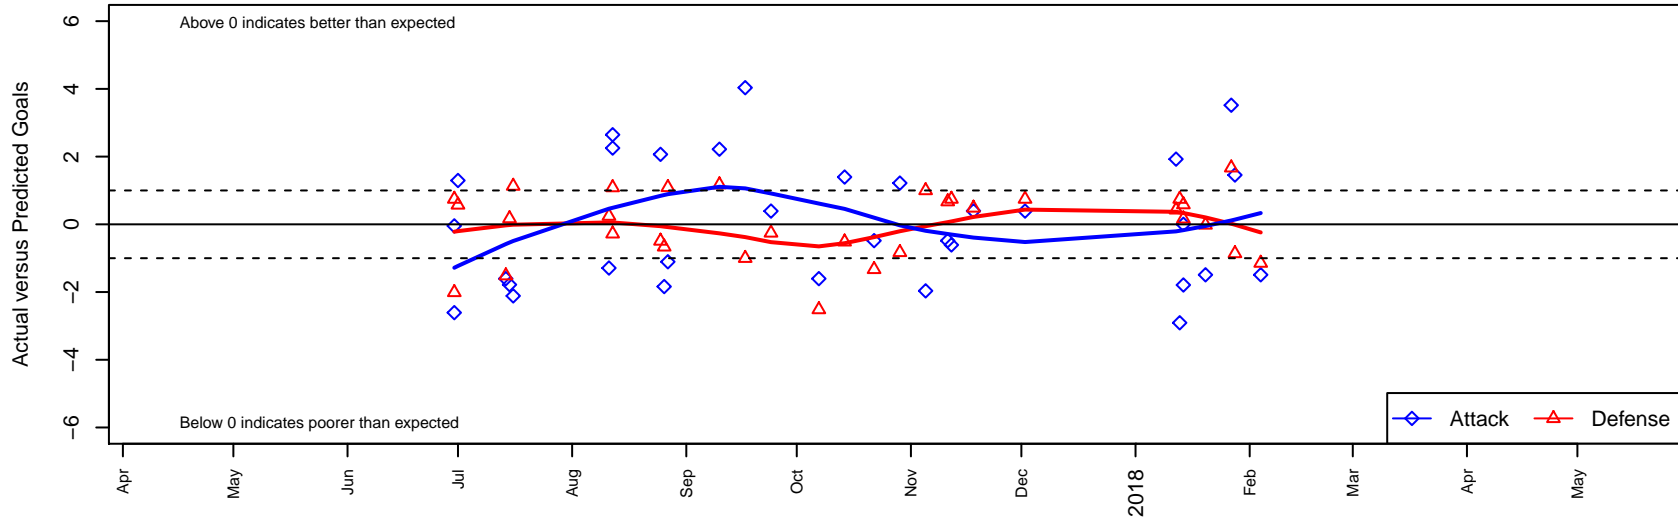

WPFC Navy B99

Washington Premier FC
 Tacoma, WA
 B99 total strength=1682
 attack=29.78 defense=15.13
 fall league = RCL B99 Div 3
 notes= Yorke?

alt names used:
 WASHINGTON PREMIER FC B99---YORKE
 WASHINGTON PREMIER FC B99 NAVY (WA)
 WPFC B99 Navy
 WPFC B99 Navy C
 WPFC B99 Navy
 WPFC B99 Navy
 WPFC B99 Navy C

WPFC Navy B99
 Dots are actual minus expected GF (blue circles) and GA (red triangles).
 Blue line is smoothed change in attack strength. Red is smoothed change in defense strength.

**attack and defense variance (black dot)
relative to other teams
and top 10 in region**