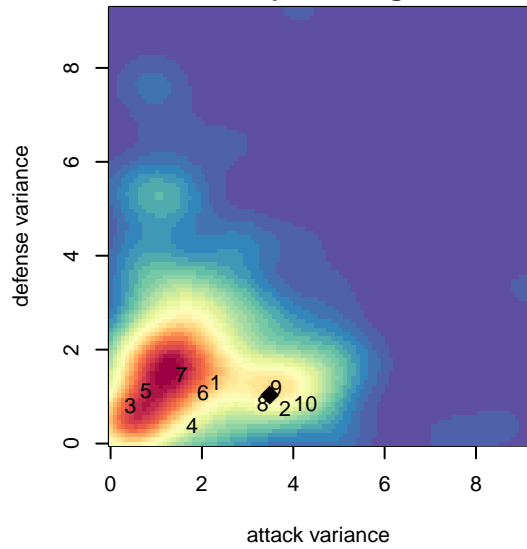

WPFC Navy B99

Washington Premier FC
 Tacoma, WA
 B99 total strength=1682
 attack=29.78 defense=15.13
 fall league = RCL B99 Div 3
 notes= Yorke?

alt names used:
 WASHINGTON PREMIER FC B99---YORKE
 WASHINGTON PREMIER FC B99 NAVY (WA)
 WPFC B99 Navy
 WPFC B99 Navy C
 WPFC B99 Navy
 WPFC B99 Navy
 WPFC B99 Navy C

WPFC Navy B99
 Dots are actual minus expected GF (blue circles) and GA (red triangles).
 Blue line is smoothed change in attack strength. Red is smoothed change in defense strength.

**attack and defense variance (black dot)
relative to other teams
and top 10 in region**