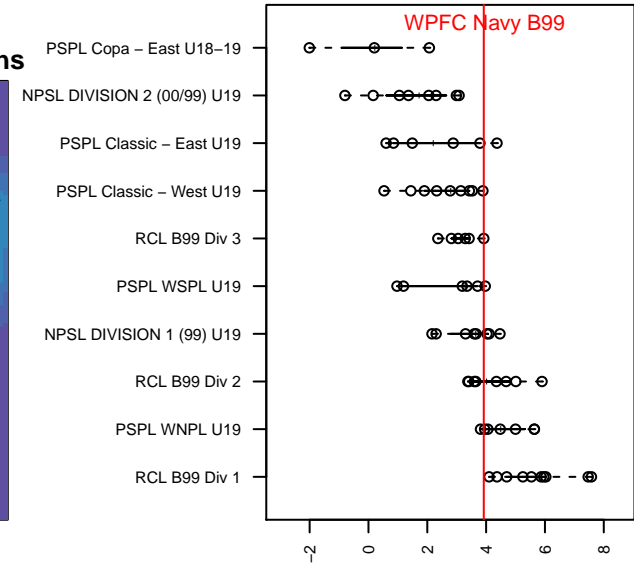

**attack and defense rating
relative to others at age
and all opponents in last 13 months**